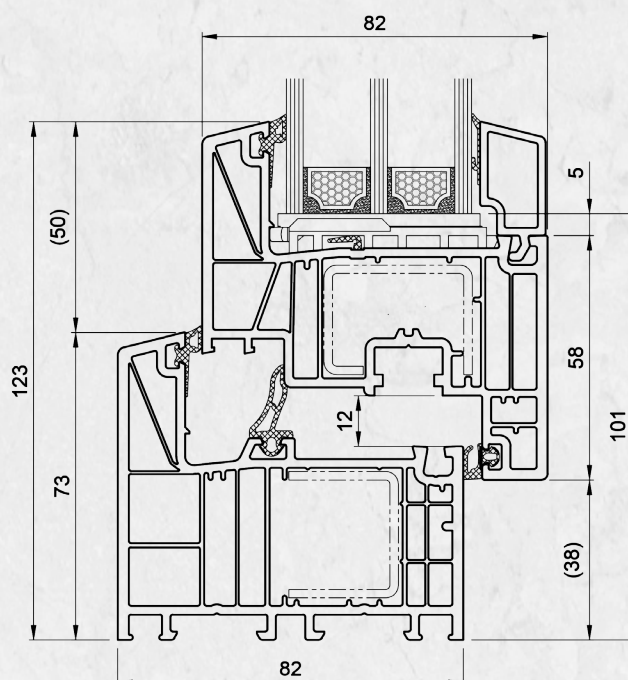

Brügmann bluEvolution: 82 MD

Brügmann bluEvolution 82 MD gives a new approach for improving energy efficiency. Middle seal improves the thermal and acoustic performance of the windows. It provides protection from the wind and the rain, creates a special comfort in the house at any time of year.

- 6-chambered structure
- Middle seal
- Width: 82 mm
- Width of the glass: 52 mm, upon condition using the glue tape: 54 mm
- Soundproof: till 47 db
- Anti-burglary structures: class protection RC2
- Using area: tilt and turn windows, sliding doors.

$U_f = 0,92$

The profile may be stained in any RAL color
The lamination may be one - or double - sided. The white base is possible as well