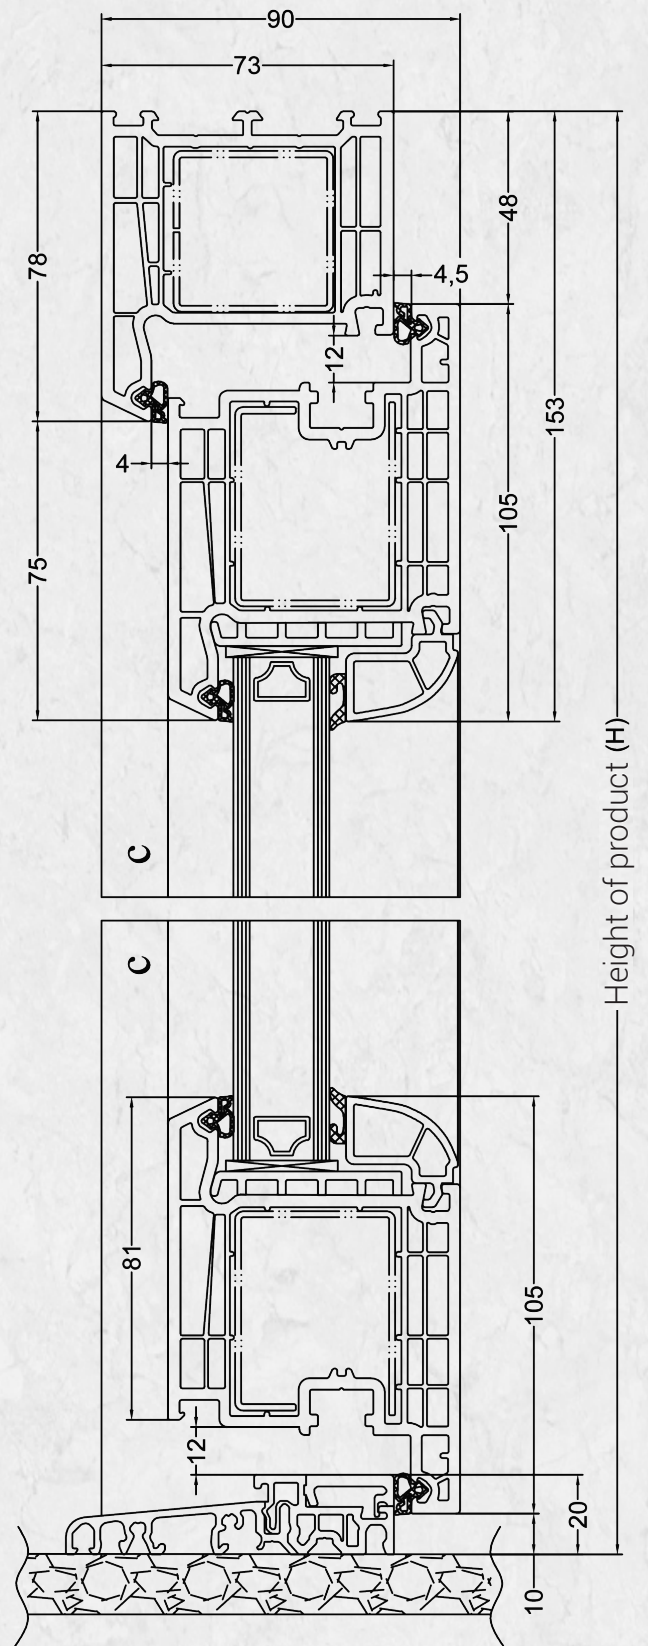

Optima doors

Brüggmann bluEvolution 73 MD WELCOME TO THE HOUSE

The first impression convinces. Yes, at the second glance, everything is in order as well. Profiles for exterior doors with a 73 mm mounting depth are specially developed to meet the high requirements imposed on the exterior door. A very stable structure with large steel reinforcements is able to withstand constant long loads and at the same time provides maximum comfort. 4-chamber system with sealing provides excellent thermal insulation and maximum protection against the noise. To satisfy the highest safety requirements, it is recommended to use 3 or 5-fold locking systems.

**Coefficient penetration with break-ins:
protection class RC2**

U = 0.76 m² °C/W