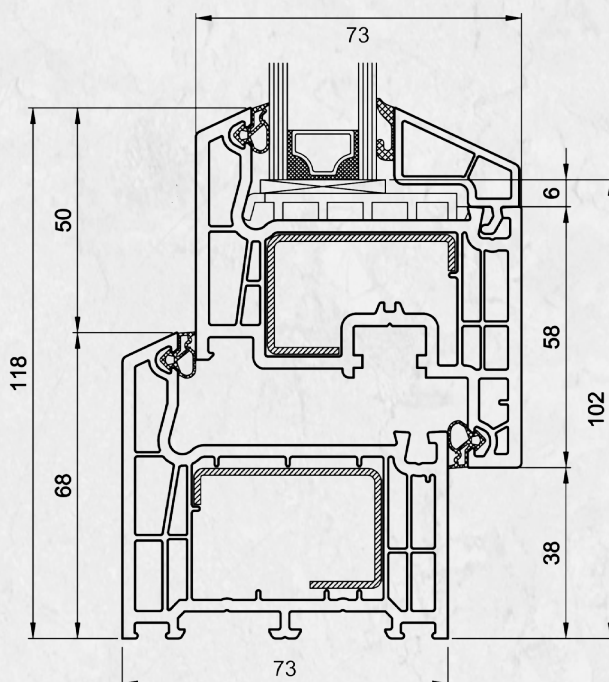

- 5 chambered construction
- Seal EPDM
- Width: 73 mm
- soundproofing: till 46 db
- anti-burglary structures: class protection RC2
- Using area: tilt and turn windows, sliding doors.

$U_f = 1,2$

The profile may be stained in any RAL color
The lamination may be one - or double - sided. The white base is possible as well

- 6-chambered structure
- Middle seal
- Width: 82 mm
- Width of the glass: 52 mm, upon condition using the glue tape: 54 mm
- Soundproof: till 47 db
- Anti-burglary structures: class protection RC2
- Using area: tilt and turn windows, sliding doors.